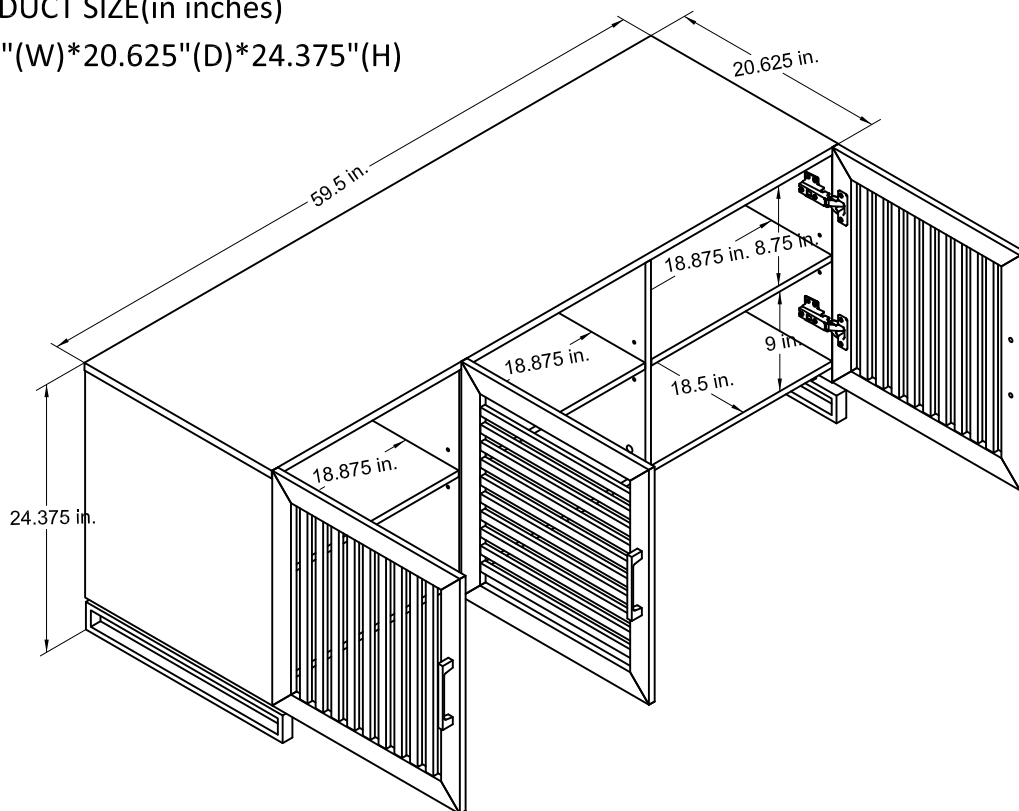

TV Stand

Model Number: 7518852COM

Finish: Sorrel Oak

OVERALL PRODUCT SIZE(in inches)

TV Stand:59.5"(W)*20.625"(D)*24.375"(H)

MAXIMUM WEIGHT CAPACITIES